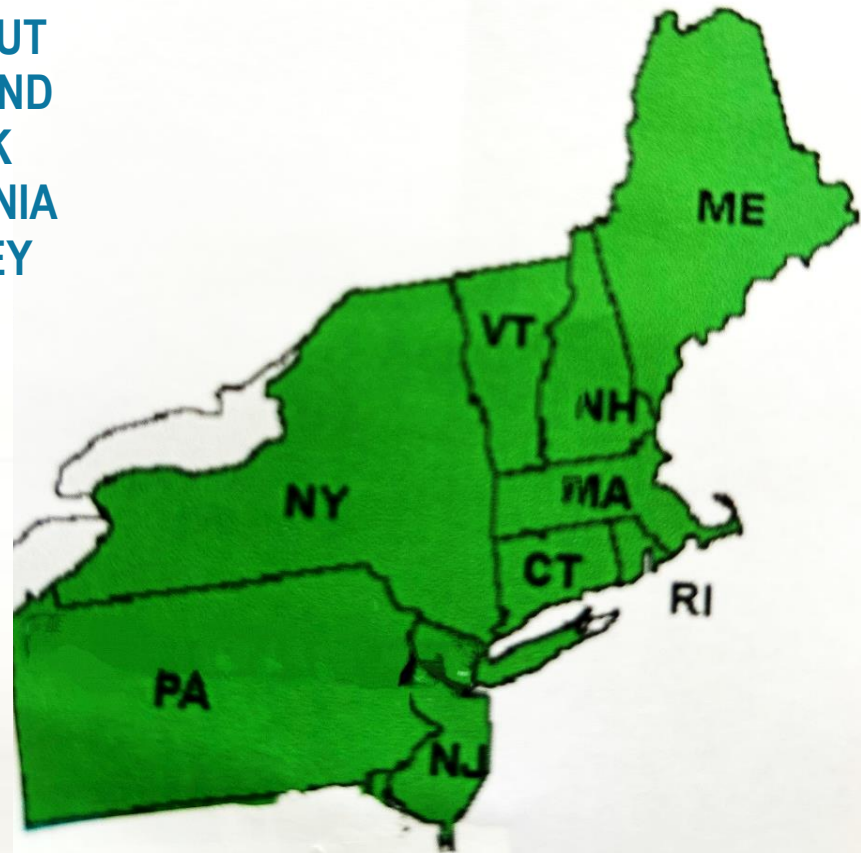

A - brief - History
of
Altrusa District One

**The Original
District One
covered:**

**MAINE
NEW HANMPSHIRE
VERMONT
MASSACHUSETTS
CONNECTICUT
RHODE ISLAND
NEW YORK
PENNSYLVANIA
NEW JERSEY**

**The 7 original cubs in
District One:**

**New York, NY
Boston, MA
Philadelphia, PA
Albany, NY
Bridgeport, CT
Providence, RI
Portland, ME**

**The reorganized
(1956) District
One covers:**

CANADA:

New Brunswick

Prince Edward Island

Nova Scotia

Ontario

Quebec ★

USA:

Maine ★

New Hampshire ★

Vermont

Massachusetts ★

Connecticut ★

Rhode Island

Boston
Fall River
Lowell
Mid Cape Cod
Taunton
Upper Cape Cod
Worcester

NEW HAMPSHIRE:

Rochester

MAINE:

Bangor
Brunswick
Kennebec Valley
Lakes Region
Lewiston-Auburn
Waterville

RHODE ISLAND:

Providence

VERMONT: